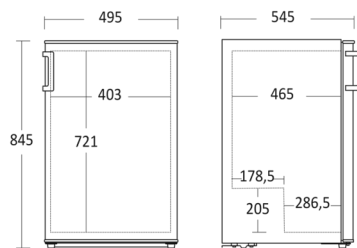

### Short Description

The KK 152 E is a small practical storage refrigerator, with 108 net liters of cooling space. Static cooling with temperature range between 2°C-8°C and automatic defrost. Comes with 3 ½ wire shelves of which 3 adjustable. The cabinet has 2 adjustable feet in the front, so it can stand stable on all surfaces. The cabinet is right hinged and can be door turned, so it is always flexible to place in the room. The cabinet is mechanically controlled and has an internal control panel so it is easy to adjust the temperature in the cabinet.

### Measurement Drawings

### Dimensions and weight

Product dimensions, HxWxD, mm	845 x 495 x 545
Packaging dimensions, HxWxD, mm	885 x 530 x 580
Net volume, L	108
Gross- / Net volume, L	111 / 108
Internal dimensions, HxWxD, mm	721 x 403 x 465
Gross- / Net weight, kg	29 / 25